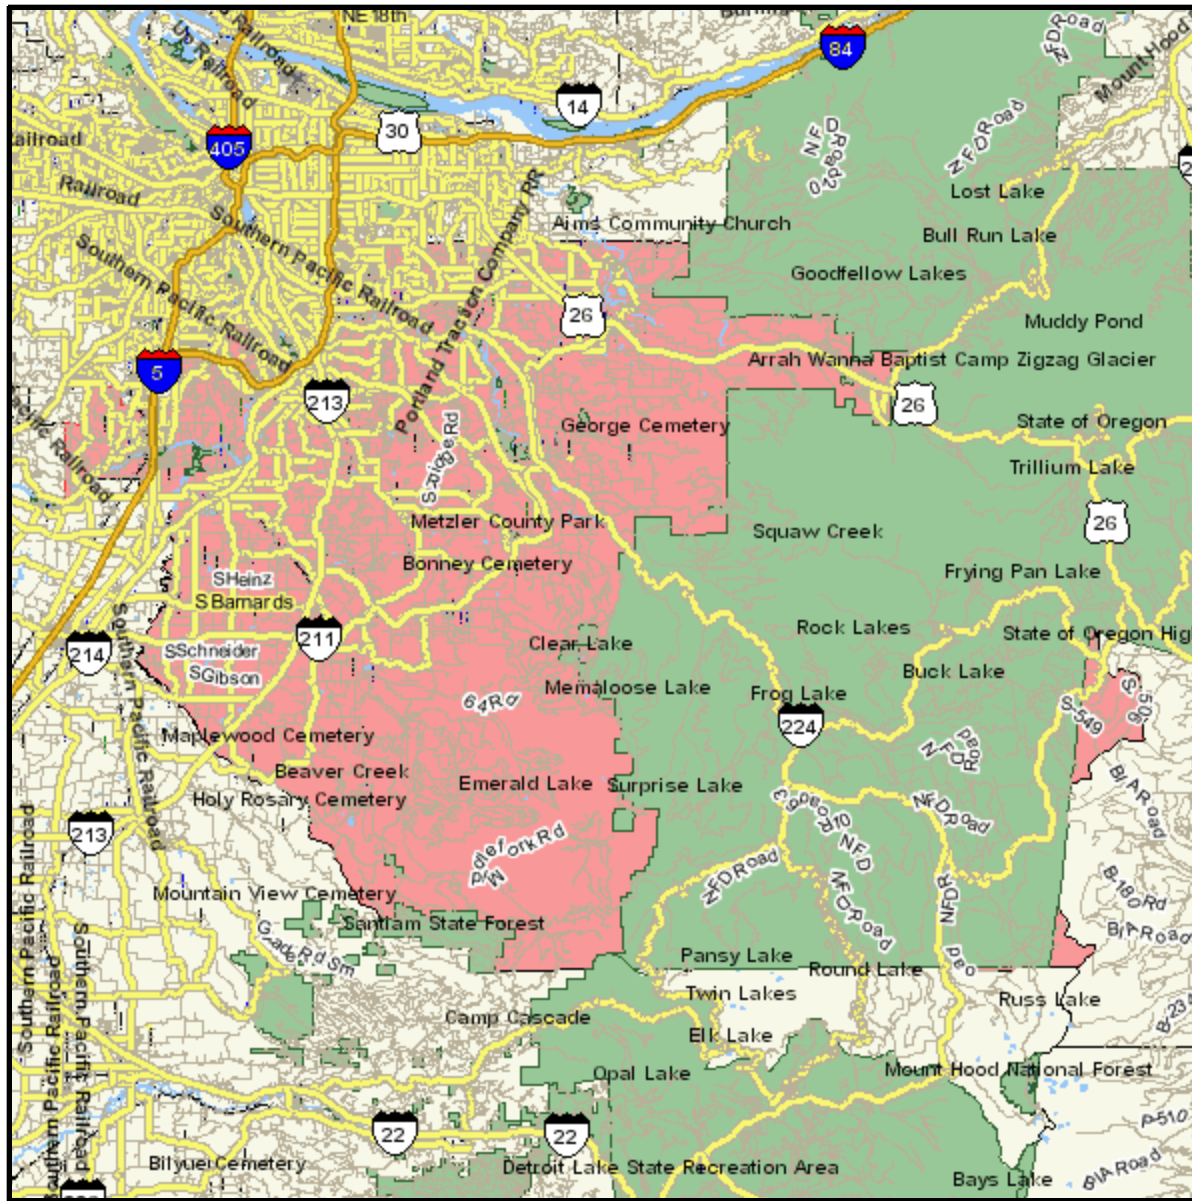

Area Map

County
See Appendix for Geographies

Area Map

Appendix: Area Listing

Area Name:

Type: List - County

<u>Geography Code</u>	<u>Geography Name</u>	<u>Geography Code</u>	<u>Geography Name</u>
41005	Clackamas County, OR		